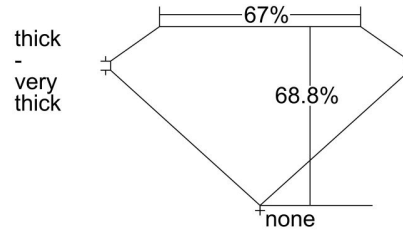

GIA NATURAL DIAMOND GRADING REPORT

February 15, 2022
 GIA Report Number 1428140074
 Shape and Cutting Style Cut-Cornered Rectangular
 Modified Brilliant
 Measurements 8.09 x 6.23 x 4.29 mm

GRADING RESULTS

Carat Weight 2.02 carat
 Color Grade I
 Clarity Grade VS1

ADDITIONAL GRADING INFORMATION

Polish Excellent
 Symmetry Excellent
 Fluorescence None
 Inscription(s): GIA 1428140074

PROPORTIONS

Profile not to actual proportions

CLARITY CHARACTERISTICS

KEY TO SYMBOLS*

- Crystal
- ~ Feather
- ☉ Cloud
- \\ Needle

* Red symbols denote internal characteristics (inclusions). Green or black symbols denote external characteristics (blemishes). Diagram is an approximate representation of the diamond, and symbols shown indicate type, position, and approximate size of clarity characteristics. All clarity characteristics may not be shown. Details of finish are not shown.