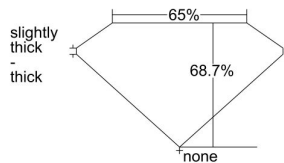

GIA®

FACSIMILE

GIA REPORT 1428158902

Verify this report at GIA.edu

GIA NATURAL DIAMOND DOSSIER®

February 01, 2022
GIA Report Number 1428158902
Shape and Cutting Style ..... Emerald Cut
Measurements ..... 5.87 x 4.30 x 2.96 mm

GRADING RESULTS

Carat Weight ..... 0.73 carat
Color Grade ..... D
Clarity Grade VS1

ADDITIONAL GRADING INFORMATION

Polish ..... Excellent
Symmetry ..... Excellent
Fluorescence ..... None
Clarity Characteristics ..... Crystal, Pinpoint
Inscription(s): GIA 1428158902

PROPORTIONS

Profile not to actual proportions

GRADING SCALES

GIA COLOR SCALE		GIA CLARITY SCALE			
COLORLESS	D	VERY VERY SLIGHTLY INCLUDED	FLAWLESS		
	E		INTERNALLY FLAWLESS		
	F	VERY SLIGHTLY INCLUDED	VVS₁		
	G		VVS₂		
	H		VS₁		
	NEAR COLORLESS	I	SLIGHTLY INCLUDED	VS₂	
		J		SI₁	
		FAINT	K	INCLUDED	SI₂
			L		I₁
			M		I₂
VERT LIGHT	N	LIGHT	I₃		
	O				
	P				
	Q				
	R