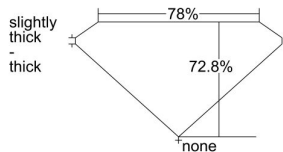

GIA®

FACSIMILE

GIA REPORT 1428161060

Verify this report at GIA.edu

GIA NATURAL DIAMOND DOSSIER®

January 31, 2022
GIA Report Number 1428161060
Shape and Cutting Style ..... Square Modified Brilliant
Measurements ..... 4.91 x 4.84 x 3.52 mm

GRADING RESULTS

Carat Weight ..... 0.70 carat
Color Grade I
Clarity Grade VVS1

ADDITIONAL GRADING INFORMATION

Polish ..... Excellent
Symmetry ..... Very Good
Fluorescence ..... Faint
Clarity Characteristics ..... Pinpoint, Extra Facet
Inscription(s): GIA 1428161060

PROPORTIONS

Profile not to actual proportions

GRADING SCALES

GIA COLOR SCALE		GIA CLARITY SCALE	
COLORLESS	D	VERY VERY SLIGHTLY INCLUDED	FLAWLESS
	E		INTERNALLY FLAWLESS
	F		VVS₁
	G		VVS₂
	H		VS₁
	I		VS₂
NEAR COLORLESS	J	SLIGHTLY INCLUDED	SI₁
	K		SI₂
	L		I₁
	M		I₂
	N		I₃
	O		
FAINT	P	INCLUDED	
	Q		
	R		
	S		
	T		
	U		
VERT LIGHT	V		
	W		
	X		
	Y		
	Z		
	LIGHT