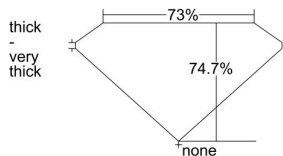

GIA®

FACSIMILE

GIA REPORT 1428309806

Verify this report at GIA.edu

GIA NATURAL DIAMOND DOSSIER®

February 10, 2022
GIA Report Number **1428309806**
Shape and Cutting Style ..... **Square Modified Brilliant**
Measurements ..... **4.31 x 4.18 x 3.13 mm**

GRADING RESULTS

Carat Weight ..... **0.50 carat**
Color Grade ..... **E**
Clarity Grade **VS1**

ADDITIONAL GRADING INFORMATION

Polish ..... **Excellent**
Symmetry ..... **Excellent**
Fluorescence ..... **None**
Clarity Characteristics.....**Crystal, Cloud, Feather, Pinpoint**
Inscription(s): **GIA 1428309806**

PROPORTIONS

Profile not to actual proportions

GRADING SCALES

GIA COLOR SCALE		GIA CLARITY SCALE			
COLORLESS	D	VERY VERY SLIGHTLY INCLUDED	FLAWLESS		
	E		INTERNALLY FLAWLESS		
	F	VERY SLIGHTLY INCLUDED	VVS₁		
	G		VVS₂		
	H		VS₁		
	NEAR COLORLESS	I	SLIGHTLY INCLUDED	VS₂	
		J		SI₁	
		FAINT	K	INCLUDED	SI₂
			L		I₁
			M		I₂
VERT LIGHT	N	LIGHT	I₃		
	O				
	P				
	Q				
	R