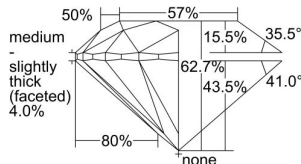

GIA®

FACSIMILE

GIA REPORT 1428387844

Verify this report at GIA.edu

GIA NATURAL DIAMOND DOSSIER®

February 17, 2022
GIA Report Number 1428387844
Shape and Cutting Style ..... Round Brilliant
Measurements ..... 4.72 - 4.75 x 2.97 mm

GRADING RESULTS

Carat Weight ..... 0.41 carat
Color Grade ..... D
Clarity Grade VVS2
Cut Grade ..... Excellent

ADDITIONAL GRADING INFORMATION

Polish ..... Excellent
Symmetry ..... Excellent
Fluorescence ..... Medium Blue
Clarity Characteristics ..... Pinpoint
Inscription(s): GIA 1428387844

PROPORTIONS

Profile to actual proportions

GRADING SCALES

GIA COLOR SCALE	GIA CLARITY SCALE	GIA CUT SCALE	
D	FLAWLESS	EXCELLENT	
E	INTERNALLY FLAWLESS		
F		VVS₁	VERY GOOD
G	VVS₂		
H	VS₁	GOOD	
I	VS₂		
J	SI₁	FAIR	
K	SI₂		
L	I₁	POOR	
M	I₂		
N	I₃		
O			
P			
Q			
R			
S			
T			
U			
V			
W			
X			
Y			
Z