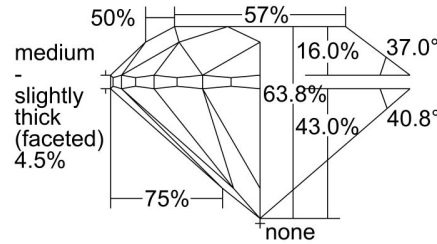

GIA NATURAL DIAMOND GRADING REPORT

February 25, 2022
 GIA Report Number 1428464763
 Shape and Cutting Style Round Brilliant
 Measurements 7.90 - 7.95 x 5.05 mm

GRADING RESULTS

Carat Weight 2.00 carat
 Color Grade D
 Clarity Grade SI1
 Cut Grade Very Good

ADDITIONAL GRADING INFORMATION

Polish Very Good
 Symmetry Excellent
 Fluorescence None
 Inscription(s): GIA 1428464763

Comments: Clouds, pinpoints and surface graining are not shown.

PROPORTIONS

Profile to actual proportions

CLARITY CHARACTERISTICS

KEY TO SYMBOLS*

- Crystal
- ~ Feather
- ∧ Indented Natural
- ∖ Needle

* Red symbols denote internal characteristics (inclusions). Green or black symbols denote external characteristics (blemishes). Diagram is an approximate representation of the diamond, and symbols shown indicate type, position, and approximate size of clarity characteristics. All clarity characteristics may not be shown. Details of finish are not shown.