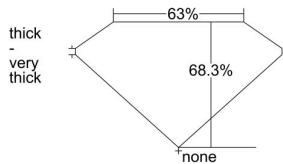

GIA®

FACSIMILE

GIA REPORT 1428599263

Verify this report at GIA.edu

GIA NATURAL DIAMOND DOSSIER®

March 10, 2022
GIA Report Number 1428599263
Shape and Cutting Style ..... Square Emerald Cut
Measurements ..... 4.89 x 4.84 x 3.31 mm

GRADING RESULTS

Carat Weight ..... 0.73 carat
Color Grade ..... K
Clarity Grade VS2

ADDITIONAL GRADING INFORMATION

Polish ..... Excellent
Symmetry ..... Excellent
Fluorescence ..... Faint
Clarity Characteristics ..... Crystal
Inscription(s): GIA 1428599263

PROPORTIONS

Profile not to actual proportions

GRADING SCALES

GIA COLOR SCALE		GIA CLARITY SCALE			
COLORLESS	D	VERY VERY SLIGHTLY INCLUDED	FLAWLESS		
	E		INTERNALLY FLAWLESS		
	F	VERY SLIGHTLY INCLUDED	VVS₁		
	G		VVS₂		
	H		VS₁		
	NEAR COLORLESS	I	SLIGHTLY INCLUDED	VS₂	
		J		SI₁	
		FAINT	K	INCLUDED	SI₂
			L		I₁
			M		I₂
VERT LIGHT	N	LIGHT	I₃		
	O				
	P				
	Q				
	R