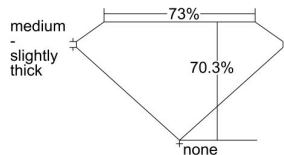

GIA®

FACSIMILE

GIA REPORT 1428688244

Verify this report at GIA.edu

GIA NATURAL DIAMOND DOSSIER®

March 15, 2022
GIA Report Number 1428688244
Shape and Cutting Style ..... Square Modified Brilliant
Measurements ..... 5.08 x 4.96 x 3.49 mm

GRADING RESULTS

Carat Weight ..... 0.70 carat
Color Grade ..... G
Clarity Grade VS1

ADDITIONAL GRADING INFORMATION

Polish ..... Excellent
Symmetry ..... Very Good
Fluorescence ..... None
Clarity Characteristics ..... Feather, Pinpoint
Inscription(s): GIA 1428688244

PROPORTIONS

Profile not to actual proportions

GRADING SCALES

GIA COLOR SCALE		GIA CLARITY SCALE			
COLORLESS	D	VERY VERY SLIGHTLY INCLUDED	FLAWLESS		
	E		INTERNALLY FLAWLESS		
	F	VERY SLIGHTLY INCLUDED	VVS₁		
	G		VVS₂		
	H		VS₁		
	NEAR COLORLESS	I	SLIGHTLY INCLUDED	VS₂	
		J		SI₁	
		FAINT	K	INCLUDED	SI₂
			L		I₁
			M		I₂
VERY LIGHT			N	INCLUDED	I₃
			O		
			P		
	Q				
LIGHT	R				
	S				
	T				
	U				
	V				
	Z