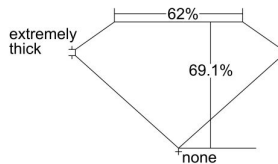

GIA®

FACSIMILE

GIA REPORT 1428689607

Verify this report at GIA.edu

GIA NATURAL DIAMOND DOSSIER®

March 17, 2022
GIA Report Number 1428689607
Shape and Cutting Style ..... **Cut-Cornered Rectangular Modified Brilliant**
Measurements ..... 5.28 x 3.93 x 2.72 mm

GRADING RESULTS

Carat Weight ..... 0.50 carat
Color Grade ..... E
Clarity Grade VS1

ADDITIONAL GRADING INFORMATION

Polish ..... Excellent
Symmetry ..... Very Good
Fluorescence ..... None
Clarity Characteristics..... **Crystal, Feather, Cloud, Needle**
Inscription(s): GIA 1428689607

PROPORTIONS

Profile not to actual proportions

GRADING SCALES

GIA COLOR SCALE		GIA CLARITY SCALE			
COLORLESS	D	VERY VERY SLIGHTLY INCLUDED	FLAWLESS		
	E		INTERNALLY FLAWLESS		
	F	VERY SLIGHTLY INCLUDED	VS₁		
	G		VS₂		
	H		VS₁		
	NEAR COLORLESS	I	SLIGHTLY INCLUDED	VS₂	
		J		SI₁	
		FAINT	K	INCLUDED	SI₂
			L		I₁
			M		I₂
VERT LIGHT	N	INCLUDED	I₃		
	O				
	P				
	Q				
	R				
LIGHT	S				
	T				
	U				
	V				
	W				
X					
Y					
Z