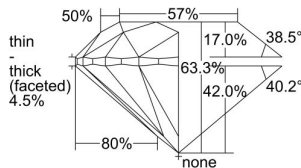

GIA®

FACSIMILE

GIA REPORT 1428725547

Verify this report at GIA.edu

GIA NATURAL DIAMOND DOSSIER®

April 12, 2022
GIA Report Number 1428725547
Shape and Cutting Style ..... Round Brilliant
Measurements ..... 5.56 - 5.61 x 3.54 mm

GRADING RESULTS

Carat Weight ..... 0.70 carat
Color Grade I
Clarity Grade VVS2
Cut Grade ..... Very Good

ADDITIONAL GRADING INFORMATION

Polish ..... Very Good
Symmetry ..... Very Good
Fluorescence ..... Strong Blue
Clarity Characteristics..... Pinpoint, Indented Natural
Inspection(s): GIA 1428725547

PROPORTIONS

Profile to actual proportions