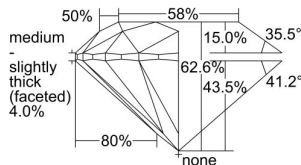

GIA®

FACSIMILE

GIA REPORT 1428747418

Verify this report at GIA.edu

GIA NATURAL DIAMOND DOSSIER®

March 21, 2022
GIA Report Number **1428747418**
Shape and Cutting Style ..... **Round Brilliant**
Measurements ..... **5.79 - 5.82 x 3.64 mm**

GRADING RESULTS

Carat Weight ..... **0.76 carat**
Color Grade ..... **H**
Clarity Grade **VS1**
Cut Grade ..... **Excellent**

ADDITIONAL GRADING INFORMATION

Polish ..... **Excellent**
Symmetry ..... **Excellent**
Fluorescence ..... **None**
Clarity Characteristics..... **Cloud, Crystal, Pinpoint, Needle**
Inscription(s): **GIA 1428747418**

PROPORTIONS

Profile to actual proportions

GRADING SCALES

GIA COLOR SCALE	GIA CLARITY SCALE	GIA CUT SCALE	
D	FLAWLESS	EXCELLENT	
E	INTERNALLY FLAWLESS		
F		VVS₁	VERY GOOD
G	VVS₂		
H	VS₁	GOOD	
I	VS₂		
J	SI₁	FAIR	
K	SI₂		
L	I₁	POOR	
M	I₂		
N	I₃		
O			
P			
Q			
R			
S			
T			
U			
V			
W			
X			
Y			
Z