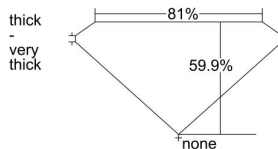

GIA®

FACSIMILE

GIA REPORT 1428873983

Verify this report at GIA.edu

GIA NATURAL DIAMOND DOSSIER®

April 02, 2022
GIA Report Number **1428873983**
Shape and Cutting Style . **Cut-Cornered Square Modified Brilliant**
Measurements ..... **4.59 x 4.51 x 2.70 mm**

GRADING RESULTS

Carat Weight ..... **0.50 carat**
Color Grade ..... **D**
Clarity Grade **S11**

ADDITIONAL GRADING INFORMATION

Polish ..... **Excellent**
Symmetry ..... **Very Good**
Fluorescence ..... **None**
Clarity Characteristics..... **Crystal, Feather, Cloud**
Inscription(s): **GIA 1428873983**

PROPORTIONS

Profile not to actual proportions

GRADING SCALES

GIA COLOR SCALE		GIA CLARITY SCALE			
COLORLESS	D	VERY VERY SLIGHTLY INCLUDED	FLAWLESS		
	E		INTERNALLY FLAWLESS		
	F	VERY SLIGHTLY INCLUDED	VVS₁		
	G		VVS₂		
	H		VS₁		
	NEAR COLORLESS	I	SLIGHTLY INCLUDED	VS₂	
		J		S1₁	
		FAINT	K	INCLUDED	S1₂
			L		I₁
			M		I₂
VERT LIGHT	N	LIGHT	I₃		
	O				
	P				
	Q				
	R