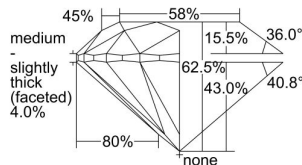

GIA®

FACSIMILE

GIA REPORT 1428879941

Verify this report at GIA.edu

GIA NATURAL DIAMOND DOSSIER®

March 31, 2022
GIA Report Number 1428879941
Shape and Cutting Style ..... Round Brilliant
Measurements ..... 4.89 - 4.93 x 3.07 mm

GRADING RESULTS

Carat Weight ..... 0.46 carat
Color Grade ..... H
Clarity Grade VVS2
Cut Grade ..... Excellent

ADDITIONAL GRADING INFORMATION

Polish ..... Excellent
Symmetry ..... Excellent
Fluorescence ..... Medium Blue
Clarity Characteristics..... Pinpoint, Feather, Indented Natural
Inscription(s): GIA 1428879941

PROPORTIONS

Profile to actual proportions

GRADING SCALES

GIA COLOR SCALE

COLOREDNESS	D
	E
	F
	G
	H
	I
	J
NEAR COLORLESS	K
	L
	M
	N
	O
	P
	Q
	R
	S
	T
	U
	V
	W
	X
	Y
	Z

GIA CLARITY SCALE

VERY VERY SLIGHTLY INCLUDED	FLAWLESS
	INTERNALLY FLAWLESS
VERY SLIGHTLY INCLUDED	VVS₁
	VVS₂
SLIGHTLY INCLUDED	VS₁
	VS₂
INCLUDED	SI₁
	SI₂
	I₁
	I₂
	I₃

GIA CUT SCALE

EXCELLENT
VERY GOOD
GOOD
FAIR
POOR