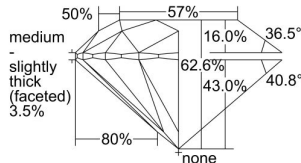

GIA®

FACSIMILE

GIA REPORT 1428944641

Verify this report at GIA.edu

GIA NATURAL DIAMOND DOSSIER®

April 05, 2022
GIA Report Number 1428944641
Shape and Cutting Style ..... Round Brilliant
Measurements ..... 4.68 - 4.72 x 2.94 mm

GRADING RESULTS

Carat Weight ..... 0.40 carat
Color Grade ..... G
Clarity Grade S11
Cut Grade ..... Excellent

ADDITIONAL GRADING INFORMATION

Polish ..... Excellent
Symmetry ..... Excellent
Fluorescence ..... Medium Blue
Clarity Characteristics ..... Feather, Crystal
Inscription(s): GIA 1428944641

PROPORTIONS

Profile to actual proportions

GRADING SCALES

GIA COLOR SCALE

COLOURLESS	D
	E
	F
	G
	H
	I
	J
NEAR COLOURLESS	K
	L
Faint	M
	N
	O
	P
Very Light	Q
	R
	S
	T
	U
	V
Light	W
	X
	Y
	Z

GIA CLARITY SCALE

FLAWLESS	VERY VERY SLIGHTLY INCLUDED	VVS₁	VERY SLIGHTLY INCLUDED	SI₁	SLIGHTLY INCLUDED	I₁	
							FLAWLESS
INTERNALLY FLAWLESS	VERY SLIGHTLY INCLUDED	VVS₂	VERY SLIGHTLY INCLUDED	SI₂	SLIGHTLY INCLUDED	I₂	
		VS₁				I₃	
		VS₂					

GIA CUT SCALE

EXCELLENT
VERY GOOD
GOOD
FAIR
POOR