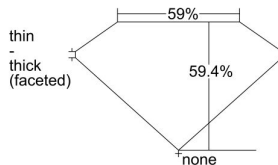

GIA®

FACSIMILE

GIA REPORT 1429320511

Verify this report at GIA.edu

GIA NATURAL DIAMOND DOSSIER®

February 15, 2022
GIA Report Number 1429320511
Shape and Cutting Style ..... Pear Brilliant
Measurements ..... 7.56 x 4.80 x 2.85 mm

GRADING RESULTS

Carat Weight ..... 0.60 carat
Color Grade ..... E
Clarity Grade SI1

ADDITIONAL GRADING INFORMATION

Polish ..... Excellent
Symmetry ..... Very Good
Fluorescence ..... None
Clarity Characteristics ..... Crystal
Inscription(s): GIA 1429320511

PROPORTIONS

Profile not to actual proportions

GRADING SCALES

GIA COLOR SCALE		GIA CLARITY SCALE			
COLORLESS	D	VERY VERY SLIGHTLY INCLUDED	FLAWLESS		
	E		INTERNALLY FLAWLESS		
	F	VERY SLIGHTLY INCLUDED	VVS₁		
	G		VVS₂		
	H		VS₁		
	NEAR COLORLESS	I	SLIGHTLY INCLUDED	VS₂	
		J		SI₁	
		FAINT	K	INCLUDED	SI₂
			L		I₁
			M		I₂
VERTICALLY LIGHT	N	LIGHT	I₃		
	O				
	P				
	Q				
	R