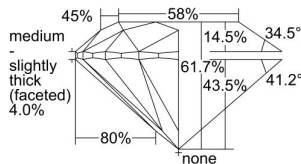

GIA®

FACSIMILE

GIA REPORT 1429469240

Verify this report at GIA.edu

GIA NATURAL DIAMOND DOSSIER®

February 25, 2022
GIA Report Number 1429469240
Shape and Cutting Style ..... Round Brilliant
Measurements ..... 5.67 - 5.72 x 3.51 mm

GRADING RESULTS

Carat Weight ..... 0.70 carat
Color Grade ..... E
Clarity Grade S11
Cut Grade ..... Excellent

ADDITIONAL GRADING INFORMATION

Polish ..... Excellent
Symmetry ..... Excellent
Fluorescence ..... Medium Blue
Clarity Characteristics ..... Feather
Inscription(s): GIA 1429469240

PROPORTIONS

Profile to actual proportions

GRADING SCALES

GIA COLOR SCALE	GIA CLARITY SCALE	GIA CUT SCALE
D	FLAWLESS	EXCELLENT
E	INTERNALLY FLAWLESS	
F	VVS₁	VERY GOOD
G		
H	VS₁	GOOD
I		
J	SI₁	FAIR
K		
L	I₁	POOR
M		
N	I₂	
O		
P	I₃	
Q		
R		
S		
T		
U		
V		
W		
X		
Y		
Z