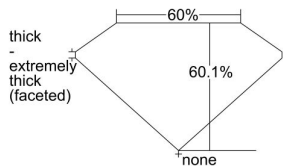

GIA®

FACSIMILE

GIA REPORT 1429491307

Verify this report at GIA.edu

GIA NATURAL DIAMOND DOSSIER®

February 25, 2022
GIA Report Number 1429491307
Shape and Cutting Style ..... Heart Brilliant
Measurements ..... 5.27 x 6.23 x 3.75 mm

GRADING RESULTS

Carat Weight ..... 0.81 carat
Color Grade ..... G
Clarity Grade VS1

ADDITIONAL GRADING INFORMATION

Polish ..... Good
Symmetry ..... Good
Fluorescence ..... Faint
Clarity Characteristics..... Crystal, Cloud, Needle, Pinpoint
Inscription(s): GIA 1429491307

PROPORTIONS

Profile not to actual proportions

GRADING SCALES

GIA COLOR SCALE		GIA CLARITY SCALE			
COLORLESS	D	VERY VERY SLIGHTLY INCLUDED	FLAWLESS		
	E		INTERNALLY FLAWLESS		
	F	VERY SLIGHTLY INCLUDED	VVS₁		
	G		VVS₂		
	H		VS₁		
	NEAR COLORLESS	I	SLIGHTLY INCLUDED	VS₂	
		J		SI₁	
		FAINT	K	INCLUDED	SI₂
			L		I₁
			M		I₂
VERT LIGHT	N	LIGHT	I₃		
	O				
	P				
	Q				
	R