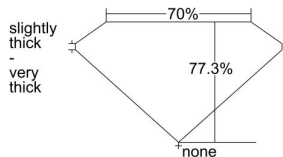

GIA®

FACSIMILE

GIA REPORT 1429530639

Verify this report at GIA.edu

GIA NATURAL DIAMOND DOSSIER®

March 01, 2022
GIA Report Number 1429530639
Shape and Cutting Style ..... Square Modified Brilliant
Measurements ..... 4.49 x 4.46 x 3.44 mm

GRADING RESULTS

Carat Weight ..... 0.61 carat
Color Grade ..... K
Clarity Grade SI1

ADDITIONAL GRADING INFORMATION

Polish ..... Very Good
Symmetry ..... Very Good
Fluorescence ..... None
Clarity Characteristics..... Crystal, Cloud
Inscription(s): GIA 1429530639

PROPORTIONS

Profile not to actual proportions

GRADING SCALES

GIA COLOR SCALE		GIA CLARITY SCALE			
COLORLESS	D	VERY VERY SLIGHTLY INCLUDED	FLAWLESS		
	E		INTERNALLY FLAWLESS		
	F	VERY SLIGHTLY INCLUDED	VVS₁		
	G		VVS₂		
	H		VS₁		
	NEAR COLORLESS	I	SLIGHTLY INCLUDED	VS₂	
		J		SI₁	
		FAINT	K	INCLUDED	SI₂
			L		I₁
			M		I₂
VERT LIGHT	N	LIGHT	I₃		
	O				
	P				
	Q				
	R