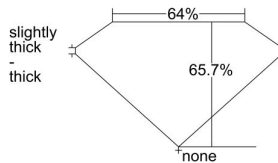

GIA®

FACSIMILE

GIA REPORT 1429564292

Verify this report at GIA.edu

GIA NATURAL DIAMOND DOSSIER®

March 04, 2022
GIA Report Number 1429564292
Shape and Cutting Style ..... Emerald Cut
Measurements ..... 6.24 x 4.50 x 2.96 mm

GRADING RESULTS

Carat Weight ..... 0.81 carat
Color Grade ..... D
Clarity Grade SI1

ADDITIONAL GRADING INFORMATION

Polish ..... Excellent
Symmetry ..... Excellent
Fluorescence ..... None
Clarity Characteristics ..... Cloud, Crystal
Inscription(s): GIA 1429564292

PROPORTIONS

Profile not to actual proportions

GRADING SCALES

GIA COLOR SCALE		GIA CLARITY SCALE			
COLORLESS	D	VERY VERY SLIGHTLY INCLUDED	FLAWLESS		
	E		INTERNALLY FLAWLESS		
	F	VERY SLIGHTLY INCLUDED	VVS₁		
	G		VVS₂		
	H		VS₁		
	NEAR COLORLESS	I	SLIGHTLY INCLUDED	VS₂	
		J		SI₁	
		FAINT	K	INCLUDED	SI₂
			L		I₁
			M		I₂
VERT LIGHT	N	LIGHT	I₃		
	O				
	P				
	Q				
	R