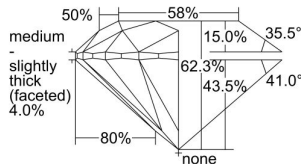

GIA®

FACSIMILE

GIA REPORT 1429595834

Verify this report at GIA.edu

GIA NATURAL DIAMOND DOSSIER®

March 05, 2022
GIA Report Number **1429595834**
Shape and Cutting Style ..... **Round Brilliant**
Measurements ..... **3.74 - 3.77 x 2.34 mm**

GRADING RESULTS

Carat Weight ..... **0.20 carat**
Color Grade ..... **D**
Clarity Grade **VVS1**
Cut Grade ..... **Excellent**

ADDITIONAL GRADING INFORMATION

Polish ..... **Excellent**
Symmetry ..... **Excellent**
Fluorescence ..... **Faint**
Clarity Characteristics..... **Pinpoint, Internal Graining**
Inscription(s): **GIA 1429595834**

PROPORTIONS

Profile to actual proportions

GRADING SCALES

GIA COLOR SCALE	GIA CLARITY SCALE	GIA CUT SCALE
D	FLAWLESS	EXCELLENT
E	FLAWLESS	
F	INTERNALLY FLAWLESS	VERY GOOD
G	FLAWLESS	
H	VVS₁	GOOD
I	VVS₂	
J	VS₁	FAIR
K	VS₂	
L	SI₁	POOR
M	SI₂	
N	I₁	
O	I₂	
P	I₃	
Q		
R		
S		
T		
U		
V		
W		
X		
Y		
Z