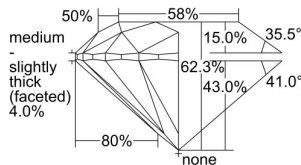

GIA®

FACSIMILE

GIA REPORT 1429772143

Verify this report at GIA.edu

GIA NATURAL DIAMOND DOSSIER®

March 23, 2022
GIA Report Number 1429772143
Shape and Cutting Style ..... Round Brilliant
Measurements ..... 5.05 - 5.08 x 3.15 mm

GRADING RESULTS

Carat Weight ..... 0.50 carat
Color Grade ..... G
Clarity Grade VVS1
Cut Grade ..... Excellent

ADDITIONAL GRADING INFORMATION

Polish ..... Excellent
Symmetry ..... Excellent
Fluorescence ..... Strong Blue
Clarity Characteristics ..... Pinpoint, Feather
Inscription(s): GIA 1429772143

PROPORTIONS

Profile to actual proportions

GRADING SCALES

GIA COLOR SCALE	GIA CLARITY SCALE	GIA CUT SCALE	
D	FLAWLESS	EXCELLENT	
E	INTERNALLY FLAWLESS		
F		VVS₁	VERY GOOD
G	VVS₂		
H	VS₁	GOOD	
I	VS₂		
J	SI₁	FAIR	
K	SI₂		
L	I₁	POOR	
M			
N			
O	I₂		
P			
Q			
R	I₃		
S			
T			
U			
V			
W			
X			
Y			
Z