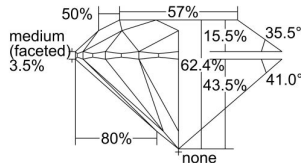

GIA®

FACSIMILE

GIA REPORT 1429812224

Verify this report at GIA.edu

GIA NATURAL DIAMOND DOSSIER®

April 07, 2022
GIA Report Number 1429812224
Shape and Cutting Style ..... Round Brilliant
Measurements ..... 5.16 - 5.18 x 3.23 mm

GRADING RESULTS

Carat Weight ..... 0.53 carat
Color Grade I
Clarity Grade S11
Cut Grade ..... Excellent

ADDITIONAL GRADING INFORMATION

Polish ..... Excellent
Symmetry ..... Excellent
Fluorescence ..... None
Clarity Characteristics ..... Crystal, Cloud
Inscription(s): GIA 1429812224

PROPORTIONS

Profile to actual proportions

GRADING SCALES

GIA COLOR SCALE	GIA CLARITY SCALE	GIA CUT SCALE	
D	FLAWLESS	EXCELLENT	
E	INTERNALLY FLAWLESS		
F		VVS₁	VERY GOOD
G	VVS₂		
H	VS₁	GOOD	
I	VS₂		
J	S1₁	FAIR	
K	S1₂		
L	I₁	POOR	
M	I₂		
N	I₃		
O			
P			
Q			
R			
S			
T			
U			
V			
W			
X			
Y			
Z