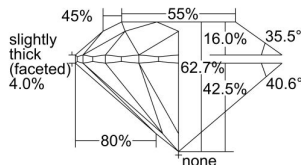

GIA®

FACSIMILE

GIA REPORT 1429941311

Verify this report at GIA.edu

GIA NATURAL DIAMOND DOSSIER®

April 05, 2022
GIA Report Number 1429941311
Shape and Cutting Style ..... Round Brilliant
Measurements ..... 5.23 - 5.25 x 3.29 mm

GRADING RESULTS

Carat Weight ..... 0.56 carat
Color Grade ..... E
Clarity Grade VS1
Cut Grade ..... Excellent

ADDITIONAL GRADING INFORMATION

Polish ..... Excellent
Symmetry ..... Excellent
Fluorescence ..... Medium Blue
Clarity Characteristics ..... Crystal, Pinpoint
Inscription(s): GIA 1429941311

PROPORTIONS

Profile to actual proportions