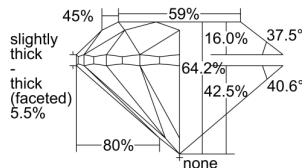

GIA®

FACSIMILE

GIA REPORT 1433147470

Verify this report at GIA.edu

GIA NATURAL DIAMOND DOSSIER®

April 21, 2022
GIA Report Number **1433147470**
Shape and Cutting Style ..... **Round Brilliant**
Measurements ..... **5.23 - 5.29 x 3.38 mm**

GRADING RESULTS

Carat Weight ..... **0.60 carat**
Color Grade ..... **I**
Clarity Grade **S11**
Cut Grade ..... **Very Good**

ADDITIONAL GRADING INFORMATION

Polish ..... **Excellent**
Symmetry ..... **Very Good**
Fluorescence ..... **Strong Blue**
Clarity Characteristics ..... **Feather**
Inscription(s): **GIA 1433147470**

PROPORTIONS

Profile to actual proportions