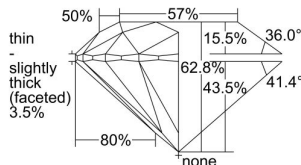

GIA®

FACSIMILE

GIA REPORT 1433172168

Verify this report at GIA.edu

GIA NATURAL DIAMOND DOSSIER®

April 22, 2022
GIA Report Number 1433172168
Shape and Cutting Style ..... Round Brilliant
Measurements ..... 4.43 - 4.45 x 2.79 mm

GRADING RESULTS

Carat Weight ..... 0.34 carat
Color Grade ..... D
Clarity Grade S11
Cut Grade ..... Excellent

ADDITIONAL GRADING INFORMATION

Polish ..... Excellent
Symmetry ..... Excellent
Fluorescence ..... Medium Blue
Clarity Characteristics ..... Crystal
Inscription(s): GIA 1433172168

PROPORTIONS

Profile to actual proportions