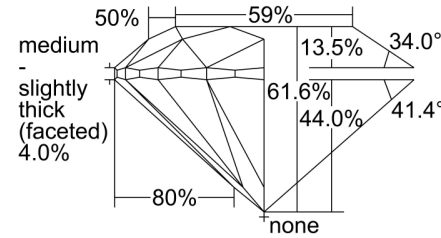

GIA NATURAL DIAMOND GRADING REPORT

May 17, 2022  
 GIA Report Number ..... 1433207145  
 Shape and Cutting Style ..... Round Brilliant  
 Measurements ..... 8.29 - 8.33 x 5.12 mm

GRADING RESULTS

Carat Weight ..... 2.18 carat  
 Color Grade ..... I  
 Clarity Grade ..... SI2  
 Cut Grade ..... Excellent

PROPORTIONS

Profile to actual proportions

CLARITY CHARACTERISTICS

KEY TO SYMBOLS\*

-  Cloud
-  Crystal
-  Feather
-  Cavity
-  Needle

\* Red symbols denote internal characteristics (inclusions). Green or black symbols denote external characteristics (blemishes). Diagram is an approximate representation of the diamond, and symbols shown indicate type, position, and approximate size of clarity characteristics. All clarity characteristics may not be shown. Details of finish are not shown.