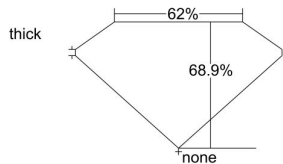

GIA®

FACSIMILE

GIA REPORT 1433240973

Verify this report at GIA.edu

GIA NATURAL DIAMOND DOSSIER®

May 02, 2022
GIA Report Number 1433240973
Shape and Cutting Style ..... Square Emerald Cut
Measurements ..... 4.83 x 4.82 x 3.32 mm

GRADING RESULTS

Carat Weight ..... 0.70 carat
Color Grade ..... F
Clarity Grade VS2

ADDITIONAL GRADING INFORMATION

Polish ..... Excellent
Symmetry ..... Very Good
Fluorescence ..... None
Clarity Characteristics ..... Cloud, Crystal
Inscription(s): GIA 1433240973

PROPORTIONS

Profile not to actual proportions

GRADING SCALES

GIA COLOR SCALE		GIA CLARITY SCALE			
COLORLESS	D	VERY VERY SLIGHTLY INCLUDED	FLAWLESS		
	E		INTERNALLY FLAWLESS		
	F		VVS₁		
	NEAR COLORLESS	G	VERY SLIGHTLY INCLUDED	VVS₂	
		H		VS₁	
		FANT	I	SLIGHTLY INCLUDED	VS₂
			J		SI₁
	LIGHT	K	INCLUDED	SI₂	
		L		I₁	
		M	NOT GRADED	I₂	
N		I₃			
O					
P					
Q					
R					
S					
T					
U					
V					
W					
X					
Y					
Z