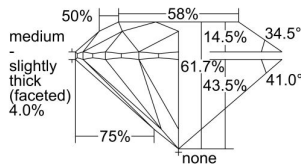

GIA®

FACSIMILE

GIA REPORT

1433386588

Verify this report at GIA.edu

GIA NATURAL DIAMOND DOSSIER®

May 16, 2022
GIA Report Number 1433386588
Shape and Cutting Style ..... Round Brilliant
Measurements ..... 5.23 - 5.24 x 3.23 mm

GRADING RESULTS

Carat Weight ..... 0.54 carat
Color Grade ..... H
Clarity Grade VS1
Cut Grade ..... Excellent

ADDITIONAL GRADING INFORMATION

Polish ..... Excellent
Symmetry ..... Excellent
Fluorescence ..... None
Clarity Characteristics ..... Cloud, Needle
Inscription(s): GIA 1433386588

PROPORTIONS

Profile to actual proportions

GRADING SCALES

GIA COLOR SCALE	GIA CLARITY SCALE	GIA CUT SCALE	
D	FLAWLESS	EXCELLENT	
E	INTERNALLY FLAWLESS		
F		VVS₁	VERY GOOD
G	VVS₂		
H	VS₁	GOOD	
I	VS₂		
J	SI₁	FAIR	
K	SI₂		
L	I₁	POOR	
M			
N			
O	I₂		
P			
Q	I₃		
R			
S			
T			
U			
V			
W			
X			
Y			
Z