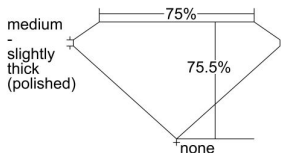

GIA®

FACSIMILE

GIA REPORT 1433497664

Verify this report at GIA.edu

GIA NATURAL DIAMOND DOSSIER®

May 23, 2022
GIA Report Number 1433497664
Shape and Cutting Style ..... Square Modified Brilliant
Measurements ..... 4.17 x 3.99 x 3.01 mm

GRADING RESULTS

Carat Weight ..... 0.41 carat
Color Grade ..... E
Clarity Grade VS2

ADDITIONAL GRADING INFORMATION

Polish ..... Excellent
Symmetry ..... Very Good
Fluorescence ..... None
Clarity Characteristics..... Crystal, Cavity, Feather
Inscription(s): GIA 1433497664

PROPORTIONS

Profile not to actual proportions

GRADING SCALES

GIA COLOR SCALE		GIA CLARITY SCALE			
COLORLESS	D	VERY VERY SLIGHTLY INCLUDED	FLAWLESS		
	E		INTERNALLY FLAWLESS		
	F	VERY SLIGHTLY INCLUDED	VVS₁		
	G		VVS₂		
	H		VS₁		
	NEAR COLORLESS	I	SLIGHTLY INCLUDED	VS₂	
		J		SI₁	
		FAINT	K	INCLUDED	SI₂
			L		I₁
			M		I₂
VERT LIGHT	N	LIGHT	I₃		
	O				
	P				
	Q				
	R