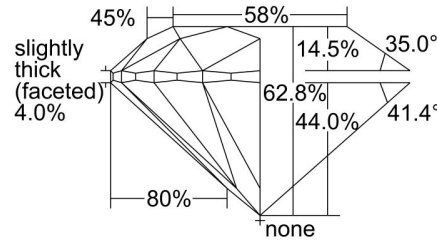

GIA REPORT
1433624479

Verify this report at GIA.edu

FACSIMILE

This is a digital representation of the original GIA Report. This representation might not be accepted in lieu of the original GIA Report in certain circumstances. The original GIA Report includes certain security features which are not reproducible on this facsimile.

GIA NATURAL DIAMOND GRADING REPORT

June 08, 2022
GIA Report Number 1433624479
Shape and Cutting Style ..... Round Brilliant
Measurements ..... 8.20 - 8.25 x 5.17 mm

GRADING RESULTS

Carat Weight ..... 2.18 carat
Color Grade ..... J
Clarity Grade ..... Internally Flawless
Cut Grade ..... Excellent

ADDITIONAL GRADING INFORMATION

Polish ..... Excellent
Symmetry ..... Excellent
Fluorescence ..... None
Inscription(s): GIA 1433624479
Comments: Minor details of polish are not shown.

PROPORTIONS

Profile to actual proportions