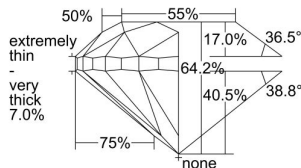

GIA®

FACSIMILE

GIA REPORT 1433670592

Verify this report at GIA.edu

GIA NATURAL DIAMOND DOSSIER®

June 09, 2022
GIA Report Number **1433670592**
Shape and Cutting Style ..... **Round Brilliant**
Measurements ..... **5.43 - 5.49 x 3.51 mm**

GRADING RESULTS

Carat Weight ..... **0.70 carat**
Color Grade ..... **I**
Clarity Grade **VS1**
Cut Grade ..... **Good**

ADDITIONAL GRADING INFORMATION

Polish ..... **Very Good**
Symmetry ..... **Good**
Fluorescence ..... **Faint**
Clarity Characteristics..... **Indented Natural, Pinpoint**
Inscription(s): **GIA 1433670592**

PROPORTIONS

Profile to actual proportions

GRADING SCALES

GIA COLOR SCALE	GIA CLARITY SCALE	GIA CUT SCALE	
D	FLAWLESS	EXCELLENT	
E	INTERNALLY FLAWLESS		
F		VVS₁	VERY GOOD
G	VVS₂		
H	VS₁	GOOD	
I	VS₂		
J	SI₁	FAIR	
K	SI₂		
L	I₁	POOR	
M	I₂		
N	I₃		
O			
P			
Q			
R			
S			
T			
U			
V			
W			
X			
Y			
Z