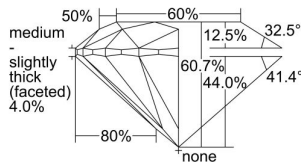

GIA®

FACSIMILE

GIA REPORT 1433712751

Verify this report at GIA.edu

GIA NATURAL DIAMOND DOSSIER®

June 14, 2022
GIA Report Number 1433712751
Shape and Cutting Style ..... Round Brilliant
Measurements ..... 4.79 - 4.82 x 2.91 mm

GRADING RESULTS

Carat Weight ..... 0.41 carat
Color Grade ..... G
Clarity Grade VVS1
Cut Grade ..... Excellent

ADDITIONAL GRADING INFORMATION

Polish ..... Excellent
Symmetry ..... Excellent
Fluorescence ..... Medium Blue
Clarity Characteristics ..... Pinpoint
Inscription(s): GIA 1433712751

PROPORTIONS

Profile to actual proportions

GRADING SCALES

GIA COLOR SCALE	GIA CLARITY SCALE	GIA CUT SCALE	
D	FLAWLESS	EXCELLENT	
E	INTERNALLY FLAWLESS		
F		VVS₁	VERY GOOD
G	VVS₂		
H	VS₁	GOOD	
I	VS₂		
J	SI₁	FAIR	
K	SI₂		
L	I₁	POOR	
M	I₂		
N	I₃		
O			
P			
Q			
R			
S			
T			
U			
V			
W			
X			
Y			
Z