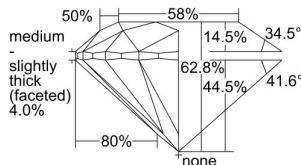

GIA®

FACSIMILE

GIA REPORT 1433869576

Verify this report at GIA.edu

GIA NATURAL DIAMOND DOSSIER®

June 29, 2022
GIA Report Number 1433869576
Shape and Cutting Style ..... Round Brilliant
Measurements ..... 5.31 - 5.35 x 3.34 mm

GRADING RESULTS

Carat Weight ..... 0.58 carat
Color Grade ..... J
Clarity Grade VS2
Cut Grade ..... Excellent

ADDITIONAL GRADING INFORMATION

Polish ..... Excellent
Symmetry ..... Excellent
Fluorescence ..... None
Clarity Characteristics ..... Crystal, Cloud
Inscription(s): GIA 1433869576

PROPORTIONS

Profile to actual proportions