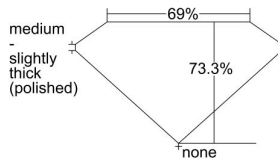

GIA®

FACSIMILE

GIA REPORT 1433899977

Verify this report at GIA.edu

GIA NATURAL DIAMOND DOSSIER®

July 06, 2022
GIA Report Number 1433899977
Shape and Cutting Style ..... Square Modified Brilliant
Measurements ..... 4.57 x 4.55 x 3.33 mm

GRADING RESULTS

Carat Weight ..... 0.60 carat
Color Grade ..... F
Clarity Grade VS1

ADDITIONAL GRADING INFORMATION

Polish ..... Very Good
Symmetry ..... Good
Fluorescence ..... None
Clarity Characteristics..... Crystal, Feather, Cloud
Inscription(s): GIA 1433899977

PROPORTIONS

Profile not to actual proportions

GRADING SCALES

GIA COLOR SCALE		GIA CLARITY SCALE			
COLORLESS	D	VERY VERY SLIGHTLY INCLUDED	FLAWLESS		
	E		INTERNALLY FLAWLESS		
	F	VERY SLIGHTLY INCLUDED	VVS₁		
	G		VVS₂		
	H		VS₁		
	NEAR COLORLESS	I	SLIGHTLY INCLUDED	VS₂	
		J		SI₁	
		FAINT	K	INCLUDED	SI₂
			L		I₁
			M		I₂
VERT LIGHT	N	LIGHT	I₃		
	O				
	P				
	Q				
	R