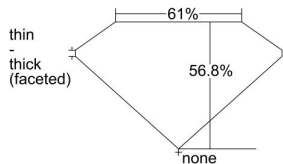

GIA®

FACSIMILE

GIA REPORT 1435057529

Verify this report at GIA.edu

GIA NATURAL DIAMOND DOSSIER®

April 25, 2022
GIA Report Number 1435057529
Shape and Cutting Style ..... Heart Brilliant
Measurements ..... 4.20 x 4.74 x 2.69 mm

GRADING RESULTS

Carat Weight ..... 0.30 carat
Color Grade ..... D
Clarity Grade S11

ADDITIONAL GRADING INFORMATION

Polish ..... Very Good
Symmetry ..... Good
Fluorescence ..... Strong Blue
Clarity Characteristics ..... Crystal, Feather
Inscription(s): GIA 1435057529

PROPORTIONS

Profile not to actual proportions

GRADING SCALES

GIA COLOR SCALE		GIA CLARITY SCALE			
COLORLESS	D	VERY VERY SLIGHTLY INCLUDED	FLAWLESS		
	E		INTERNALLY FLAWLESS		
	F	VERY SLIGHTLY INCLUDED	VVS₁		
	G		VVS₂		
	H		VS₁		
	NEAR COLORLESS	I	SLIGHTLY INCLUDED	VS₂	
		J		S1₁	
		FAINT	K	INCLUDED	S1₂
			L		I₁
			M		I₂
VERT LIGHT	N	LIGHT	I₃		
	O				
	P				
	Q				
	R				
	S