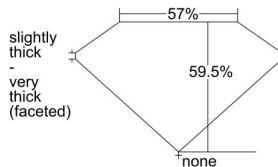

GIA®

FACSIMILE

GIA REPORT 1435168929

Verify this report at GIA.edu

GIA NATURAL DIAMOND DOSSIER®

April 25, 2022
GIA Report Number 1435168929
Shape and Cutting Style ..... Heart Brilliant
Measurements ..... 5.30 x 6.19 x 3.68 mm

GRADING RESULTS

Carat Weight ..... 0.70 carat
Color Grade ..... K
Clarity Grade VS2

ADDITIONAL GRADING INFORMATION

Polish ..... Excellent
Symmetry ..... Very Good
Fluorescence ..... Faint
Clarity Characteristics ..... Crystal, Feather
Inscription(s): GIA 1435168929

PROPORTIONS

Profile not to actual proportions

GRADING SCALES

GIA COLOR SCALE		GIA CLARITY SCALE		
COLORLESS	D	VERY VERY SLIGHTLY INCLUDED	FLAWLESS	
	E		INTERNALLY FLAWLESS	
	F		VVS₁	
	G		VVS₂	
	NEAR COLORLESS	H	VERY SLIGHTLY INCLUDED	VS₁
		I		VS₂
		J	SLIGHTLY INCLUDED	SI₁
		K		SI₂
	FAINT	L	INCLUDED	I₁
		M		I₂
N		I₃		
O				
LIGHT		P		
		Q		
		R		
		S