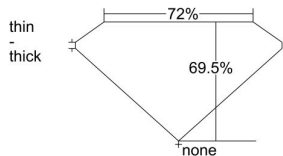

GIA®

FACSIMILE

GIA REPORT 1435174087

Verify this report at GIA.edu

GIA NATURAL DIAMOND DOSSIER®

May 05, 2022
GIA Report Number 1435174087
Shape and Cutting Style ..... Square Modified Brilliant
Measurements ..... 4.94 x 4.93 x 3.43 mm

GRADING RESULTS

Carat Weight ..... 0.71 carat
Color Grade ..... F
Clarity Grade SI1

ADDITIONAL GRADING INFORMATION

Polish ..... Excellent
Symmetry ..... Very Good
Fluorescence ..... Faint
Clarity Characteristics ..... Crystal
Inscription(s): GIA 1435174087

PROPORTIONS

Profile not to actual proportions

GRADING SCALES

GIA COLOR SCALE		GIA CLARITY SCALE			
COLORLESS	D	VERY VERY SLIGHTLY INCLUDED	FLAWLESS		
	E		INTERNALLY FLAWLESS		
	F	VERY SLIGHTLY INCLUDED	VVS₁		
	G		VVS₂		
	H		VS₁		
	NEAR COLORLESS	I	SLIGHTLY INCLUDED	VS₂	
		J		SI₁	
		FAINT	K	INCLUDED	SI₂
			L		I₁
			M		I₂
VERT LIGHT	N	INCLUDED	I₃		
	O				
	P				
	Q				
	R				
LIGHT	S				
	T				
	U				
	V				
	W				
X					
Y					
Z