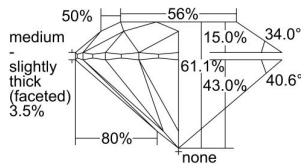

GIA®

FACSIMILE

GIA REPORT 1435280851

Verify this report at GIA.edu

GIA NATURAL DIAMOND DOSSIER®

May 05, 2022
GIA Report Number 1435280851
Shape and Cutting Style ..... Round Brilliant
Measurements ..... 4.33 - 4.35 x 2.65 mm

GRADING RESULTS

Carat Weight ..... 0.30 carat
Color Grade ..... E
Clarity Grade VS1
Cut Grade ..... Excellent

ADDITIONAL GRADING INFORMATION

Polish ..... Excellent
Symmetry ..... Excellent
Fluorescence ..... Faint
Clarity Characteristics..... Cloud, Pinpoint, Needle
Inscription(s): GIA 1435280851

PROPORTIONS

Profile to actual proportions

GRADING SCALES

GIA COLOR SCALE	GIA CLARITY SCALE	GIA CUT SCALE
COLOURLESS	FLAWLESS	EXCELLENT
D	INTERNALLY FLAWLESS	
E	VVS₁	VERY GOOD
F		
G	VVS₂	
H	VS₁	GOOD
I		
J	VS₂	
K	SI₁	FAIR
L		
M	SI₂	
N	I₁	POOR
O		
P	I₂	
Q	I₃	
R		
S		
T		
U		
V		
W		
X		
Y		
Z