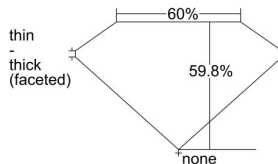

GIA®

FACSIMILE

GIA REPORT 1435316465

Verify this report at GIA.edu

GIA NATURAL DIAMOND DOSSIER®

May 23, 2022
GIA Report Number 1435316465
Shape and Cutting Style ..... Heart Brilliant
Measurements ..... 5.68 x 6.37 x 3.81 mm

GRADING RESULTS

Carat Weight ..... 0.80 carat
Color Grade I
Clarity Grade SI1

ADDITIONAL GRADING INFORMATION

Polish ..... Excellent
Symmetry ..... Very Good
Fluorescence ..... Faint
Clarity Characteristics ..... Crystal, Cloud
Inscription(s): GIA 1435316465

PROPORTIONS

Profile not to actual proportions

GRADING SCALES

GIA COLOR SCALE		GIA CLARITY SCALE			
COLORLESS	D	VERY VERY SLIGHTLY INCLUDED	FLAWLESS		
	E		INTERNALLY FLAWLESS		
	F	VERY SLIGHTLY INCLUDED	VVS₁		
	G		VVS₂		
	H		VS₁		
	NEAR COLORLESS	I	SLIGHTLY INCLUDED	VS₂	
		J		SI₁	
		FAINT	K	INCLUDED	SI₂
			L		I₁
			M		I₂
VERT LIGHT	N		INCLUDED	I₃	
	O				
	P				
	Q				
	R				
LIGHT	S				
	T				
	U				
	V				
	W				
X					
Y					
Z