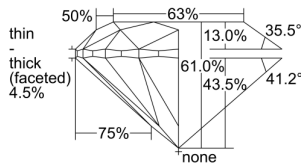

GIA®

FACSIMILE

GIA REPORT 1435442514

Verify this report at GIA.edu

GIA NATURAL DIAMOND DOSSIER®

May 20, 2022
GIA Report Number 1435442514
Shape and Cutting Style ..... Round Brilliant
Measurements ..... 5.65 - 5.67 x 3.46 mm

GRADING RESULTS

Carat Weight ..... 0.70 carat
Color Grade ..... J
Clarity Grade VS1
Cut Grade ..... Very Good

ADDITIONAL GRADING INFORMATION

Polish ..... Excellent
Symmetry ..... Very Good
Fluorescence ..... None
Clarity Characteristics ..... Crystal, Pinpoint
Inscription(s): GIA 1435442514

PROPORTIONS

Profile to actual proportions

GRADING SCALES

GIA COLOR SCALE	GIA CLARITY SCALE	GIA CUT SCALE	
D	FLAWLESS	EXCELLENT	
E	INTERNALLY FLAWLESS		
F		VVS₁	VERY GOOD
G	VVS₂		
H	VS₁	GOOD	
I	VS₂		
J	SI₁	FAIR	
K	SI₂		
L	I₁	POOR	
M			
N			
O	I₂		
P			
Q	I₃		
R			
S			
T			
U			
V			
W			
X			
Y			
Z