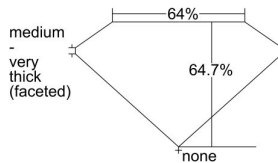

GIA®

FACSIMILE

GIA REPORT 1435447311

Verify this report at GIA.edu

GIA NATURAL DIAMOND DOSSIER®

May 20, 2022
GIA Report Number 1435447311
Shape and Cutting Style ..... Pear Brilliant
Measurements ..... 7.68 x 5.26 x 3.40 mm

GRADING RESULTS

Carat Weight ..... 0.89 carat
Color Grade ..... H
Clarity Grade SI1

ADDITIONAL GRADING INFORMATION

Polish ..... Excellent
Symmetry ..... Excellent
Fluorescence ..... None
Clarity Characteristics ..... Crystal
Inscription(s): GIA 1435447311

PROPORTIONS

Profile not to actual proportions

GRADING SCALES

GIA COLOR SCALE		GIA CLARITY SCALE			
COLORLESS	D	VERY VERY SLIGHTLY INCLUDED	FLAWLESS		
	E		INTERNALLY FLAWLESS		
	F	VERY SLIGHTLY INCLUDED	VVS₁		
	G		VVS₂		
	H		VS₁		
	NEAR COLORLESS	I	SLIGHTLY INCLUDED	VS₂	
		J		SI₁	
		FAINT	K	INCLUDED	SI₂
			L		I₁
			M		I₂
VERT LIGHT	N	LIGHT	I₃		
	O				
	P				
	Q				
	R