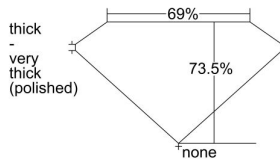

GIA®

FACSIMILE

GIA REPORT 1435485819

Verify this report at GIA.edu

GIA NATURAL DIAMOND DOSSIER®

May 23, 2022
GIA Report Number 1435485819
Shape and Cutting Style ..... Square Modified Brilliant
Measurements ..... 4.36 x 4.32 x 3.18 mm

GRADING RESULTS

Carat Weight ..... 0.52 carat
Color Grade ..... E
Clarity Grade VVS2

ADDITIONAL GRADING INFORMATION

Polish ..... Excellent
Symmetry ..... Very Good
Fluorescence ..... None
Clarity Characteristics ..... Pinpoint, Cloud, Natural
Inscription(s): GIA 1435485819

PROPORTIONS

Profile not to actual proportions

GRADING SCALES

GIA COLOR SCALE		GIA CLARITY SCALE			
COLORLESS	D	VERY VERY SLIGHTLY INCLUDED	FLAWLESS		
	E		INTERNALLY FLAWLESS		
	F	VERY SLIGHTLY INCLUDED	VVS₁		
	G		VVS₂		
	H		VS₁		
	NEAR COLORLESS	I	SLIGHTLY INCLUDED	VS₂	
		J		SI₁	
		FAINT	K	INCLUDED	SI₂
			L		I₁
			M		I₂
VERT LIGHT	N	LIGHT	I₃		
	O				
	P				
	Q				
	R