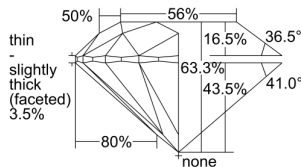

GIA®

FACSIMILE

GIA REPORT 1435542047

Verify this report at gia.edu

GIA NATURAL DIAMOND DOSSIER®

May 26, 2022
GIA Report Number 1435542047
Shape and Cutting Style ..... Round Brilliant
Measurements ..... 6.10 - 6.14 x 3.87 mm

GRADING RESULTS

Carat Weight ..... 0.90 carat
Color Grade ..... E
Clarity Grade S11
Cut Grade ..... Excellent

ADDITIONAL GRADING INFORMATION

Polish ..... Excellent
Symmetry ..... Excellent
Fluorescence ..... None
Clarity Characteristics..... Crystal, Cloud, Cavity
Inscription(s): GIA 1435542047

PROPORTIONS

Profile to actual proportions