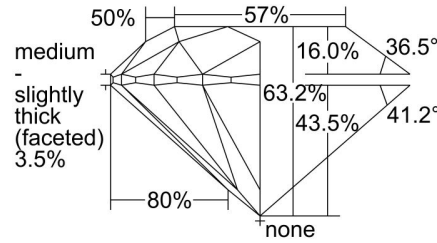

GIA NATURAL DIAMOND GRADING REPORT

June 08, 2022
 GIA Report Number 1435622474
 Shape and Cutting Style Round Brilliant
 Measurements 6.33 - 6.37 x 4.02 mm

GRADING RESULTS

Carat Weight 1.00 carat
 Color Grade I
 Clarity Grade VS1
 Cut Grade Excellent

ADDITIONAL GRADING INFORMATION

Polish Excellent
 Symmetry Excellent
 Fluorescence Strong Blue
 Inscription(s): GIA 1435622474

PROPORTIONS

Profile to actual proportions

CLARITY CHARACTERISTICS

KEY TO SYMBOLS*

- Indented Natural
- Feather
- Cloud
- Natural

* Red symbols denote internal characteristics (inclusions). Green or black symbols denote external characteristics (blemishes). Diagram is an approximate representation of the diamond, and symbols shown indicate type, position, and approximate size of clarity characteristics. All clarity characteristics may not be shown. Details of finish are not shown.