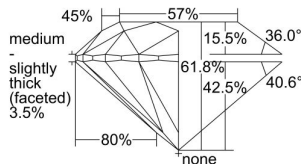

GIA®

FACSIMILE

GIA REPORT 1435674377

Verify this report at GIA.edu

GIA NATURAL DIAMOND DOSSIER®

June 10, 2022
GIA Report Number 1435674377
Shape and Cutting Style ..... Round Brilliant
Measurements ..... 3.61 - 3.64 x 2.24 mm

GRADING RESULTS

Carat Weight ..... 0.18 carat
Color Grade ..... D
Clarity Grade VS1
Cut Grade ..... Excellent

ADDITIONAL GRADING INFORMATION

Polish ..... Excellent
Symmetry ..... Excellent
Fluorescence ..... Faint
Clarity Characteristics..... Crystal, Feather, Pinpoint
Inspection(s): GIA 1435674377

PROPORTIONS

Profile to actual proportions