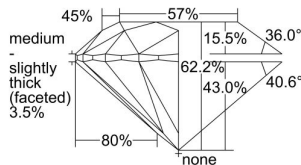

GIA®

FACSIMILE

GIA REPORT 1435675739

Verify this report at GIA.edu

GIA NATURAL DIAMOND DOSSIER®

June 10, 2022
GIA Report Number 1435675739
Shape and Cutting Style ..... Round Brilliant
Measurements ..... 5.38 - 5.40 x 3.35 mm

GRADING RESULTS

Carat Weight ..... 0.60 carat
Color Grade ..... H
Clarity Grade S11
Cut Grade ..... Excellent

ADDITIONAL GRADING INFORMATION

Polish ..... Excellent
Symmetry ..... Excellent
Fluorescence ..... None
Clarity Characteristics ..... Cloud, Crystal
Inscription(s): GIA 1435675739

PROPORTIONS

Profile to actual proportions