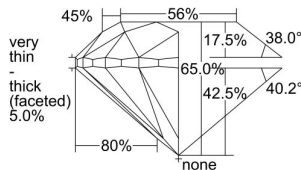

GIA®

FACSIMILE

GIA REPORT 1435694051

Verify this report at GIA.edu

GIA NATURAL DIAMOND DOSSIER®

June 17, 2022
GIA Report Number 1435694051
Shape and Cutting Style ..... Round Brilliant
Measurements ..... 5.73 - 5.82 x 3.75 mm

GRADING RESULTS

Carat Weight ..... 0.80 carat
Color Grade L
Clarity Grade S11
Cut Grade ..... Very Good

ADDITIONAL GRADING INFORMATION

Polish ..... Excellent
Symmetry ..... Very Good
Fluorescence ..... Medium Blue
Clarity Characteristics ..... Crystal, Cloud
Inscription(s): GIA 1435694051

PROPORTIONS

Profile to actual proportions

GRADING SCALES

GIA COLOR SCALE	GIA CLARITY SCALE	GIA CUT SCALE
COLOURLESS	FLAWLESS	EXCELLENT
E	INTERNALLY FLAWLESS	
F	VVS₁	VERY GOOD
G		
H	VVS₂	GOOD
I	VS₁	
J	VS₂	FAIR
K	S1₁	
L	S1₂	POOR
M	I₁	
N	I₂	
O	I₃	
P		
VERY LIGHT		
R		
S		
T		
U		
V		
W		
X		
Y		
Z