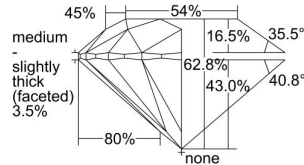

GIA®

FACSIMILE

GIA REPORT 1435703734

Verify this report at GIA.edu

GIA NATURAL DIAMOND DOSSIER®

June 15, 2022
GIA Report Number 1435703734
Shape and Cutting Style ..... Round Brilliant
Measurements ..... 5.36 - 5.40 x 3.38 mm

GRADING RESULTS

Carat Weight ..... 0.60 carat
Color Grade ..... H
Clarity Grade VVS2
Cut Grade ..... Excellent

ADDITIONAL GRADING INFORMATION

Polish ..... Excellent
Symmetry ..... Excellent
Fluorescence ..... Medium Blue
Clarity Characteristics..... Pinpoint, Needle, Internal Graining,
Indented Natural

Inscription(s): GIA 1435703734

PROPORTIONS

Profile to actual proportions