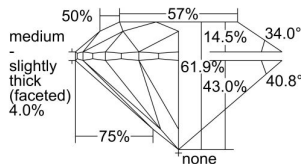

GIA®

FACSIMILE

GIA REPORT 1435779815

Verify this report at GIA.edu

GIA NATURAL DIAMOND DOSSIER®

June 21, 2022
GIA Report Number 1435779815
Shape and Cutting Style ..... Round Brilliant
Measurements ..... 5.38 - 5.41 x 3.34 mm

GRADING RESULTS

Carat Weight ..... 0.60 carat
Color Grade I
Clarity Grade VS1
Cut Grade ..... Excellent

ADDITIONAL GRADING INFORMATION

Polish ..... Excellent
Symmetry ..... Excellent
Fluorescence ..... None
Clarity Characteristics..... Cloud, Needle, Pinpoint
Inscription(s): GIA 1435779815

PROPORTIONS

Profile to actual proportions

GRADING SCALES

GIA COLOR SCALE	GIA CLARITY SCALE	GIA CUT SCALE	
D	FLAWLESS	EXCELLENT	
E	INTERNALLY FLAWLESS		
F		VVS₁	VERY GOOD
G	VVS₂		
H	VS₁	GOOD	
I	VS₂		
J	SI₁	FAIR	
K	SI₂		
L	I₁	POOR	
M			I₂
N	I₃		
O			
P			
Q			
R			
S			
T			
U			
V			
W			
X			
Y			
Z