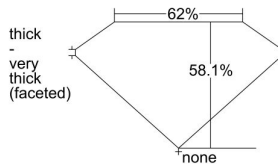

GIA®

FACSIMILE

GIA REPORT 1435791489

Verify this report at GIA.edu

GIA NATURAL DIAMOND DOSSIER®

June 22, 2022
GIA Report Number 1435791489
Shape and Cutting Style ..... Heart Brilliant
Measurements ..... 5.11 x 6.17 x 3.58 mm

GRADING RESULTS

Carat Weight ..... 0.70 carat
Color Grade ..... G
Clarity Grade VS1

ADDITIONAL GRADING INFORMATION

Polish ..... Excellent
Symmetry ..... Excellent
Fluorescence ..... Strong Blue
Clarity Characteristics ..... Crystal
Inscription(s): GIA 1435791489

PROPORTIONS

Profile not to actual proportions

GRADING SCALES

GIA COLOR SCALE		GIA CLARITY SCALE			
COLORLESS	D	VERY VERY SLIGHTLY INCLUDED	FLAWLESS		
	E		INTERNALLY FLAWLESS		
	F	VERY SLIGHTLY INCLUDED	VVS₁		
	G		VVS₂		
	H		VS₁		
	NEAR COLORLESS	I	SLIGHTLY INCLUDED	VS₂	
		J		SI₁	
		FAINT	K	INCLUDED	SI₂
			L		I₁
			M		I₂
VERT LIGHT	N	LIGHT	I₃		
	O				
	P				
	Q				
	R				
	S				
	T				
LIGHT	U				
	V				
	W				
	X				
Y					
Z